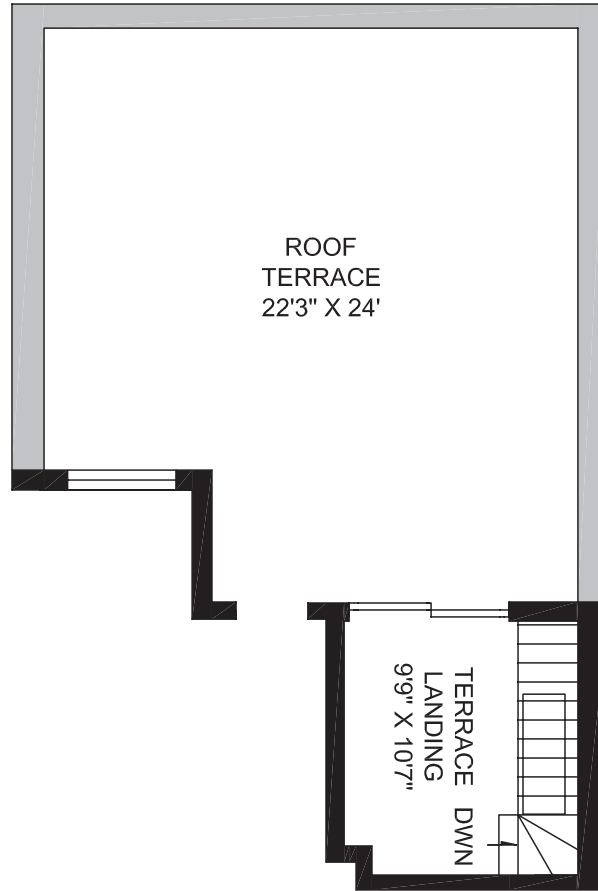

SIXTH FLOOR PENTHOUSE

PENTHOUSE TERRACE

- One Bedroom
- One Full Bath
- Foyer
- Kitchen
- Living / Dining Room
- In-Unit Laundry

Residence Features

- Expansive Interiors
- Entry Foyer
- Loft-Like Ceilings
- Luxurious Bamboo Flooring Throughout
- High Performance Windows
- Asko Washer and Dryer